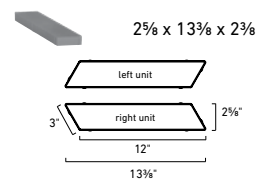

SHAPES & SIZES

6" HEXAGON

12" DIAMOND

3 X 12" PARALLELOGRAM

6 X 18" PARALLELOGRAM

LAYING PATTERNS

Check with your local Belgard Representative for product availability and color options.