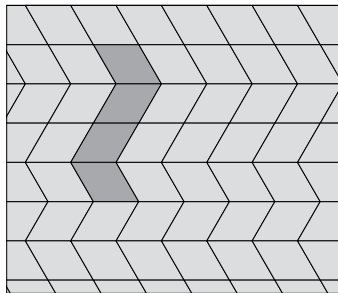

GEOMETRIC SHAPES

ADD VISUAL INTEREST TO BORDERS, INLAYS AND PATIOS

FEATURES & BENEFITS

- True installed dimensions for optimal layout
- Clean lines and a modern architectural appearance
- Can be utilized to construct an ADA-compliant pavement
- 3 mm micro-chamfer width to minimize vibration and enhance wheelchair comfort
- Reduced cuts, installation time and waste
- Increased options for creative patterns
- Sizes compatible with Dimensions and Origins stone-textured line

SHAPES & SIZES

6" HEXAGON

12" DIAMOND

3 X 12" PARALLELOGRAM

6 X 18" PARALLELOGRAM

LAYING PATTERNS

Check with your local Belgard Representative for product availability and color options.