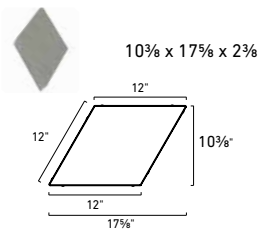

GEOMETRIC SHAPES

ADD VISUAL INTEREST TO BORDERS, INLAYS AND PATIOS

FEATURES & BENEFITS

- True installed dimensions for optimal layout
- Clean lines and a modern architectural appearance
- Can be utilized to construct an ADA-compliant pavement
- 3 mm micro-chamfer width to minimize vibration and enhance wheelchair comfort
- Reduced cuts, installation time and waste
- Increased options for creative patterns
- Sizes compatible with Dimensions and Origins stone-textured line

SHAPES & SIZES

6" HEXAGON

12" DIAMOND

3 X 12" PARALLELOGRAM

6 X 18" PARALLELOGRAM

LAYING PATTERNS

Check with your local Belgard Representative for product availability and color options.