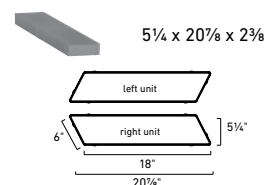

SHAPES & SIZES

6" HEXAGON

12" DIAMOND

3 X 12" PARALLELOGRAM

6 X 18" PARALLELOGRAM

LAYING PATTERNS

Check with your local Belgard Representative for product availability and color options.