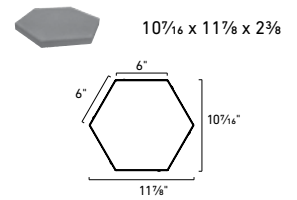

GEOMETRIC SHAPES

ADD VISUAL INTEREST TO BORDERS, INLAYS AND PATIOS

FEATURES & BENEFITS

- True installed dimensions for optimal layout
- Clean lines and a modern architectural appearance
- Can be utilized to construct an ADA-compliant pavement
- 3 mm micro-chamfer width to minimize vibration and enhance wheelchair comfort
- Reduced cuts, installation time and waste
- Increased options for creative patterns
- Sizes compatible with Dimensions and Origins stone-textured line

SHAPES & SIZES

6" HEXAGON

12" DIAMOND

3 X 12" PARALLELOGRAM

6 X 18" PARALLELOGRAM

LAYING PATTERNS

Check with your local Belgard Representative for product availability and color options.