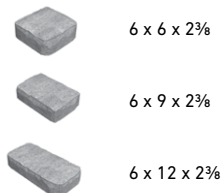

CHARLESTONE™ PAVER

NATURAL STONE CLEFT FINISH WITH
A CLASSIC TIME-WORN LOOK

PALLET LAYOUT

FEATURES & BENEFITS

- Timeless look of hand-cobbled stone
- Sized in true 3-inch increments for simplified estimating and ordering
- Reduced cuts and waste
- Compatible in sizing with Origins™ and Dimensions™ paver lines
- Pallet optimized for both mechanical and manual installation
- Ideal as a full paver field or as an accent or border course

SHAPES & SIZES

3-PIECE MODULAR | 60MM

Check with your local Belgard Representative for product availability and color options.